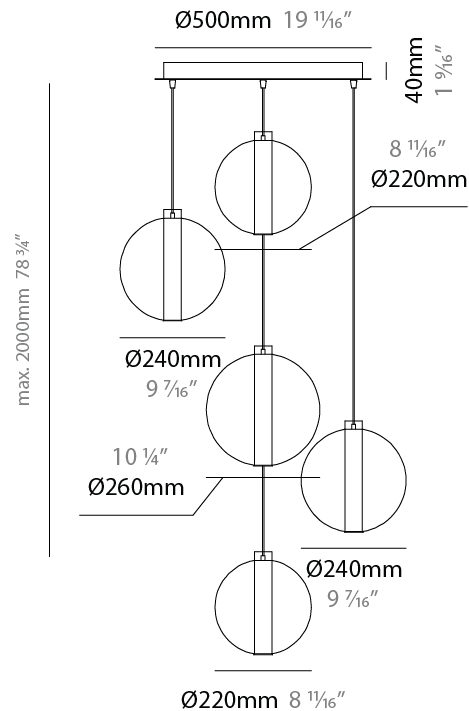

1. To build a product code in our configurator select the specify button on the base model # product page
2. To build a manual product code on this datasheet choose from the options listed below in blue font and add the suffix to the base model #

GENERAL

Series: Oscura Max
Subseries: Oscura Max - 5 Light Cluster
Brand: Cangini & Tucci
Division: Design
Mounting Type: Suspension
Mounting Location: Ceiling
Subcategory: Pendant

PHYSICAL

Shape: Round
Diameter (mm): 560
Diameter (in): 22 1/16
Height (mm): 560
Height (in): 22 1/16
Max. Overall Height (mm): 2560
Max. Overall Height (in): 100 13/16
Light Distribution: Omnidirectional
Weight (kg): 8.555
Weight (lbs): 18.86
Fixture Finish: AMB / BLK / BRZ / GLD / GRN / PNK / RGD / RUB / SKB / SMK / STE / TOB / TRA
Holder Finish: CHR / WHI / BLK / BCR
Accent Finish: PSS
Fixture Material: Glass / Metal
Cable Details: 2,000mm Transparent cable

ELECTRICAL

Number of Lamps: 5
Lamp Type: LED (Zhaga Standard)
Input Wattage (W): 39
Total Output Wattage (W): 30
Dimming: Non-Dimmable
Driver Included: Yes
Driver Location: Integrated
Input Voltage (V): 120 - 277
Constant Current (MA): 500mA
Upon Request: Non-Dimming / Phase Dimming (120Vac only) / 0-10V Dimming

LED

Number of LEDs: 5
Color Temperature (°K): 2700 / 3000
Max. Delivered Lumen (lm): 4330
CRI: >90 CRI

OPTICAL

RATINGS AND CERTIFICATIONS

Certified By: Certified for North American Standards
IP rating: IP20