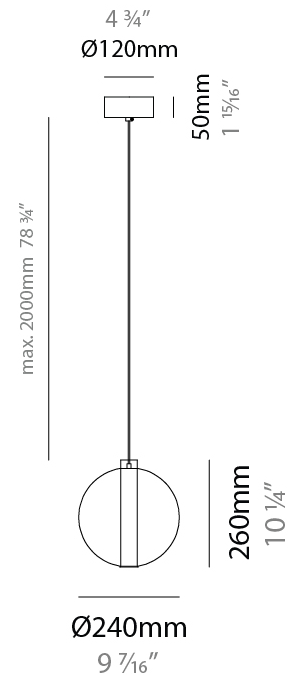

1. To build a product code in our configurator select the specify button on the base model # product page
2. To build a manual product code on this datasheet choose from the options listed below in blue font and add the suffix to the base model #

GENERAL

Series: Oscura Max
Subseries: Oscura Max - Monopoint
Brand: Cangini & Tucci
Division: Design
Mounting Type: Suspension
Mounting Location: Ceiling
Subcategory: Pendant

PHYSICAL

Shape: Round
Diameter (mm): 240
Diameter (in): 9 ⁷/₁₆
Height (mm): 260
Height (in): 10 ¹/₄
Max. Overall Height (mm): 2260
Max. Overall Height (in): 89
Light Distribution: Omnidirectional
Weight (kg): 0.925
Weight (lbs): 2.04
Fixture Finish: [AMB](#) / [BLK](#) / [BRZ](#) / [GLD](#) / [GRN](#) / [PNK](#) / [RGD](#) / [RUB](#) / [SKB](#) / [SMK](#) / [STE](#) / [TOB](#) / [TRA](#)
Holder Finish: [CHR](#) / [WHI](#) / [BLK](#) / [BCR](#)
Fixture Material: Glass / Metal
Cable Details: 2,000mm Transparent cable

ELECTRICAL

Lamp Type: LED (Zhaga Standard)
Input Wattage (W): 7.8
Total Output Wattage (W): 6
Dimming: Non-Dimmable
Driver Included: Yes
Driver Location: Integrated
Input Voltage (V): 120 - 277
Constant Current (MA): 500mA
Upon Request: Non-Dimming / Phase Dimming (120Vac only) / 0-10V Dimming

LED

Color Temperature (°K): [2700](#) / [3000](#)
Max. Delivered Lumen (lm): 866
CRI: >90 CRI

OPTICAL

RATINGS AND CERTIFICATIONS

Certified By: Certified for North American Standards
IP rating: IP20

PROJECT
TYPE
SPECIFIER
QUANTITY
DATE